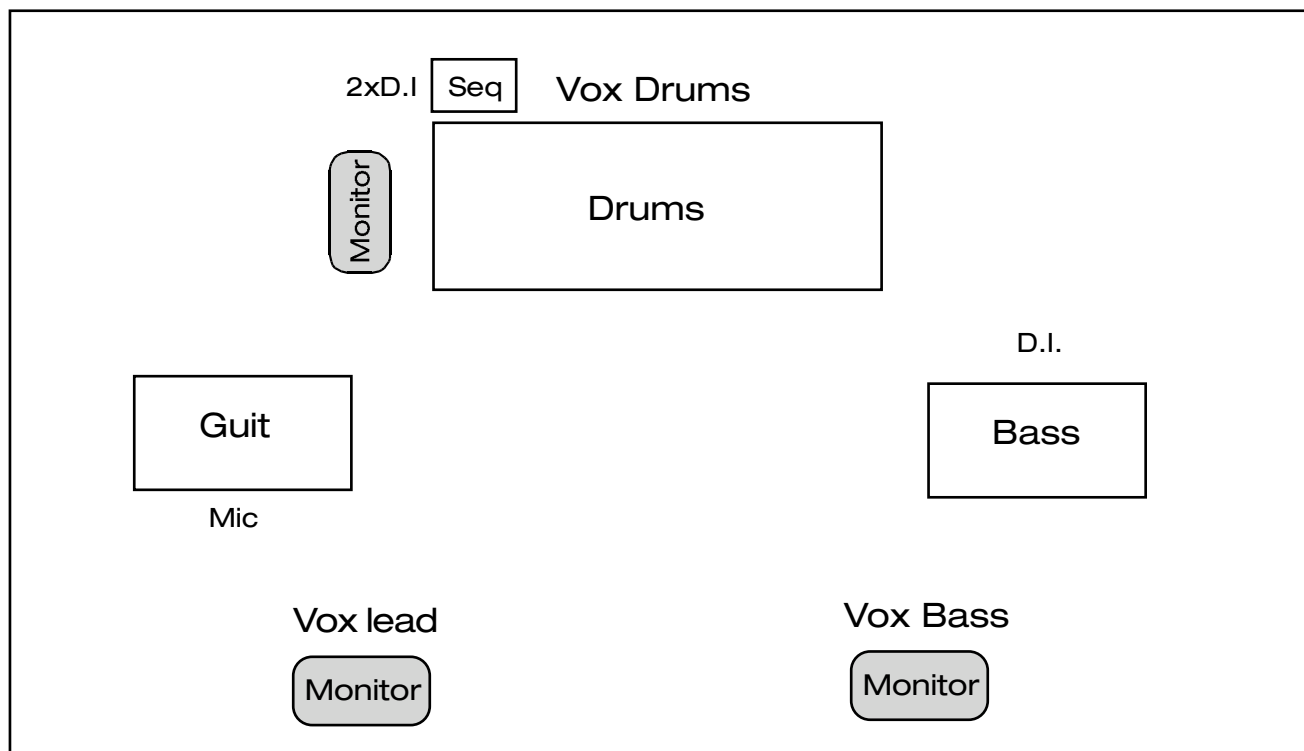

Stage Map & Technical Rider

Drums

Bass drum (1 AKG D112 , SM 91, BETA 52 or equiv.)
Snare drum (1 SHURE SM 57 or equiv.)
Hihats (1 kondenser microphone)
2 Toms (2 SM 98 or equiv.)
2 overhead-condenser microphones

Bass

Direct out

Guitar

SHURE SM 57 or equiv.

Sequencer

2x D.I.

3 Vocals

SHURE SM 58 or equiv.

3 Monitor speakers (3way)